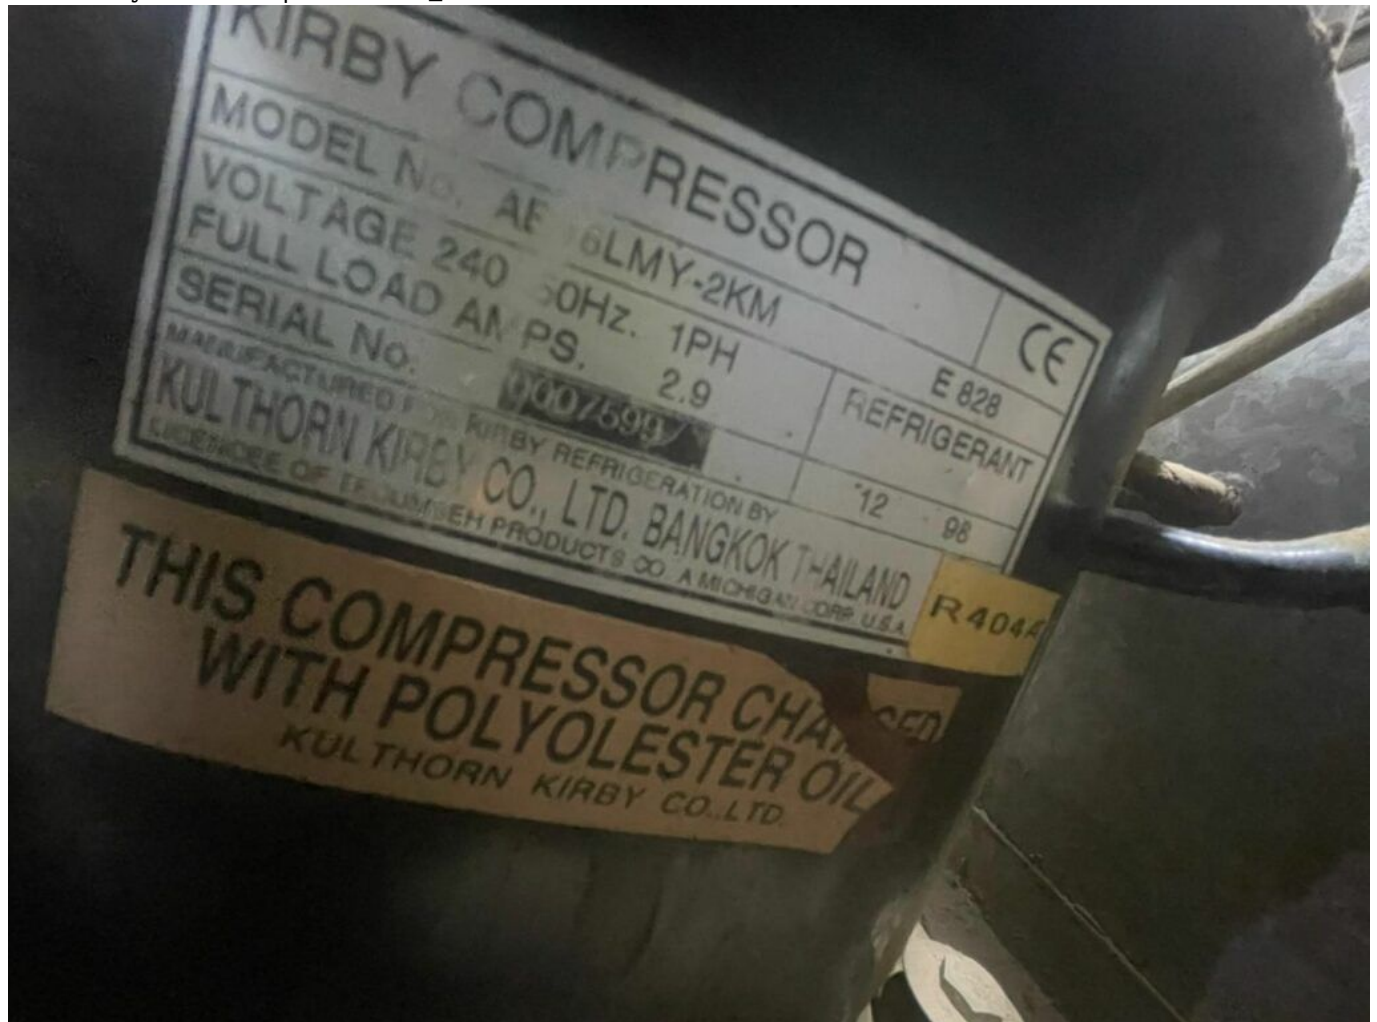

# [Pdf File: Mbsm.pro, compressor, AE16LMY, 3/8 hp, R134a, HBP, 17.4 cc, 5/8 hp, R404, LBP, 14.5 cc.](#)

Category: Files

written by Mbsm.tn | 23 March 2025

Private Medias Copyright Mbsm.tn

[Mbsm-tn-private-media -AE16LMY](#)