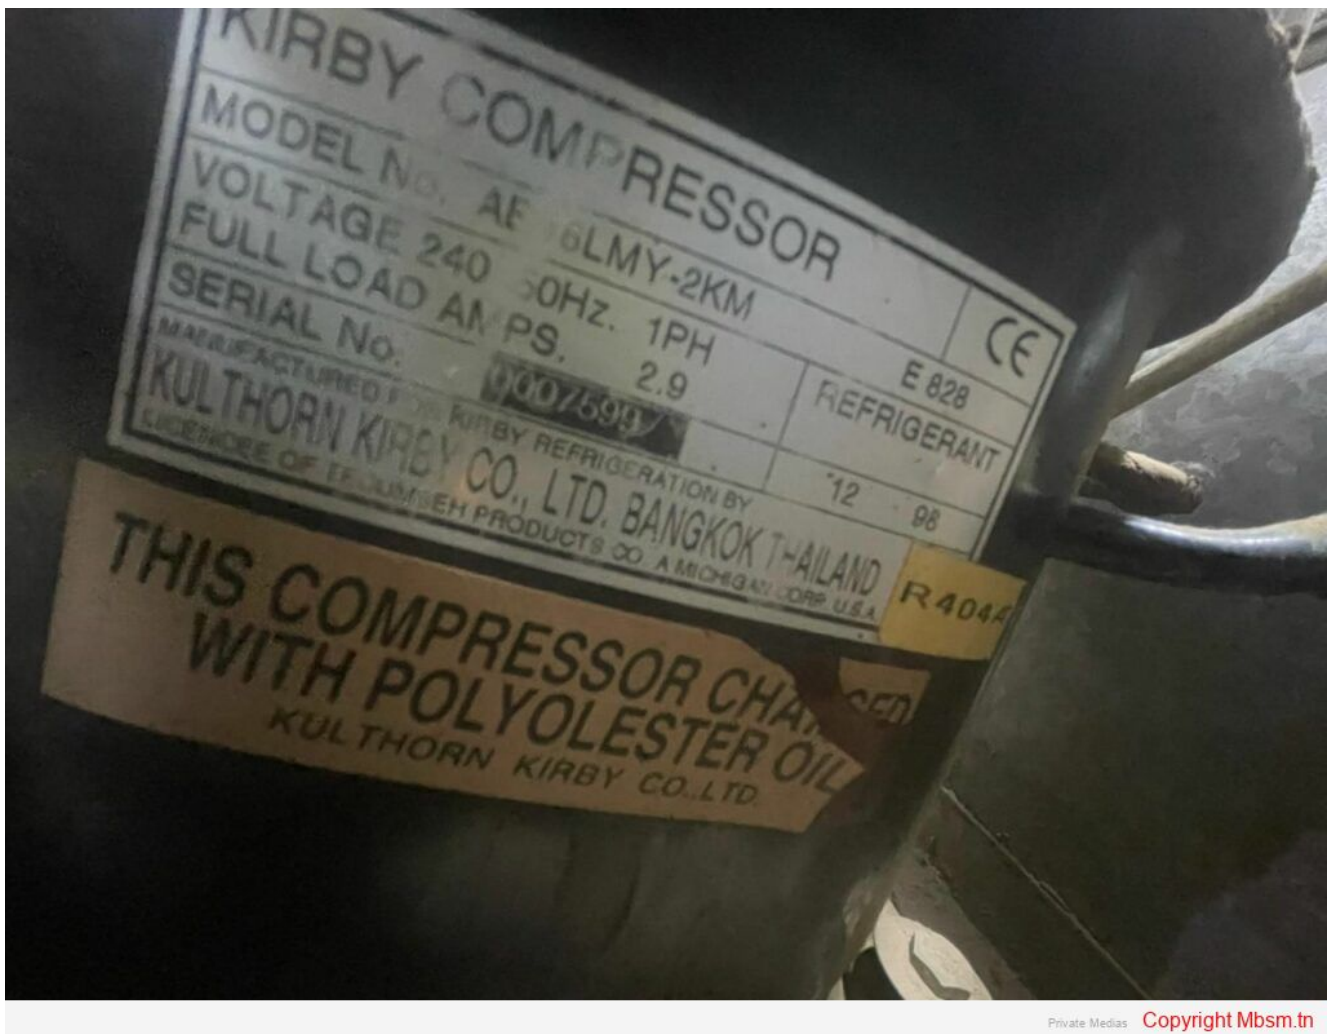

# **Pdf File: Mbsm.pro, compressor, AE16LMY, 3/8 hp, R134a, HBP, 17.4 cc, 5/8 hp, R404, LBP, 14.5 CC.**

Category: Files

written by Mbsm.tn | 23 March 2025

Private Medias Copyright Mbsm.tn

Mbsm-tn-private-media\_-AE16LMY