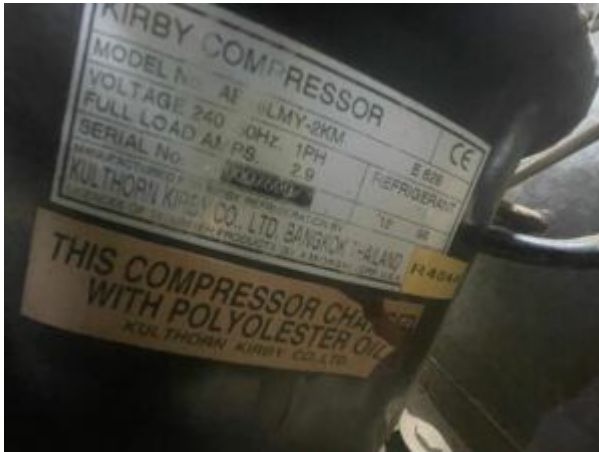

<https://mbsm.tn/wp-content/uploads/2025/03/Mbsm-tn-private-media_mbsm.pro-Mbsmpro-compressor-AE16LMY38-hp-R134a-HBP-174-cc-58-hp-R404-LBP-145-cc.pdf>

Private Medias Copyright Mbsm.tn