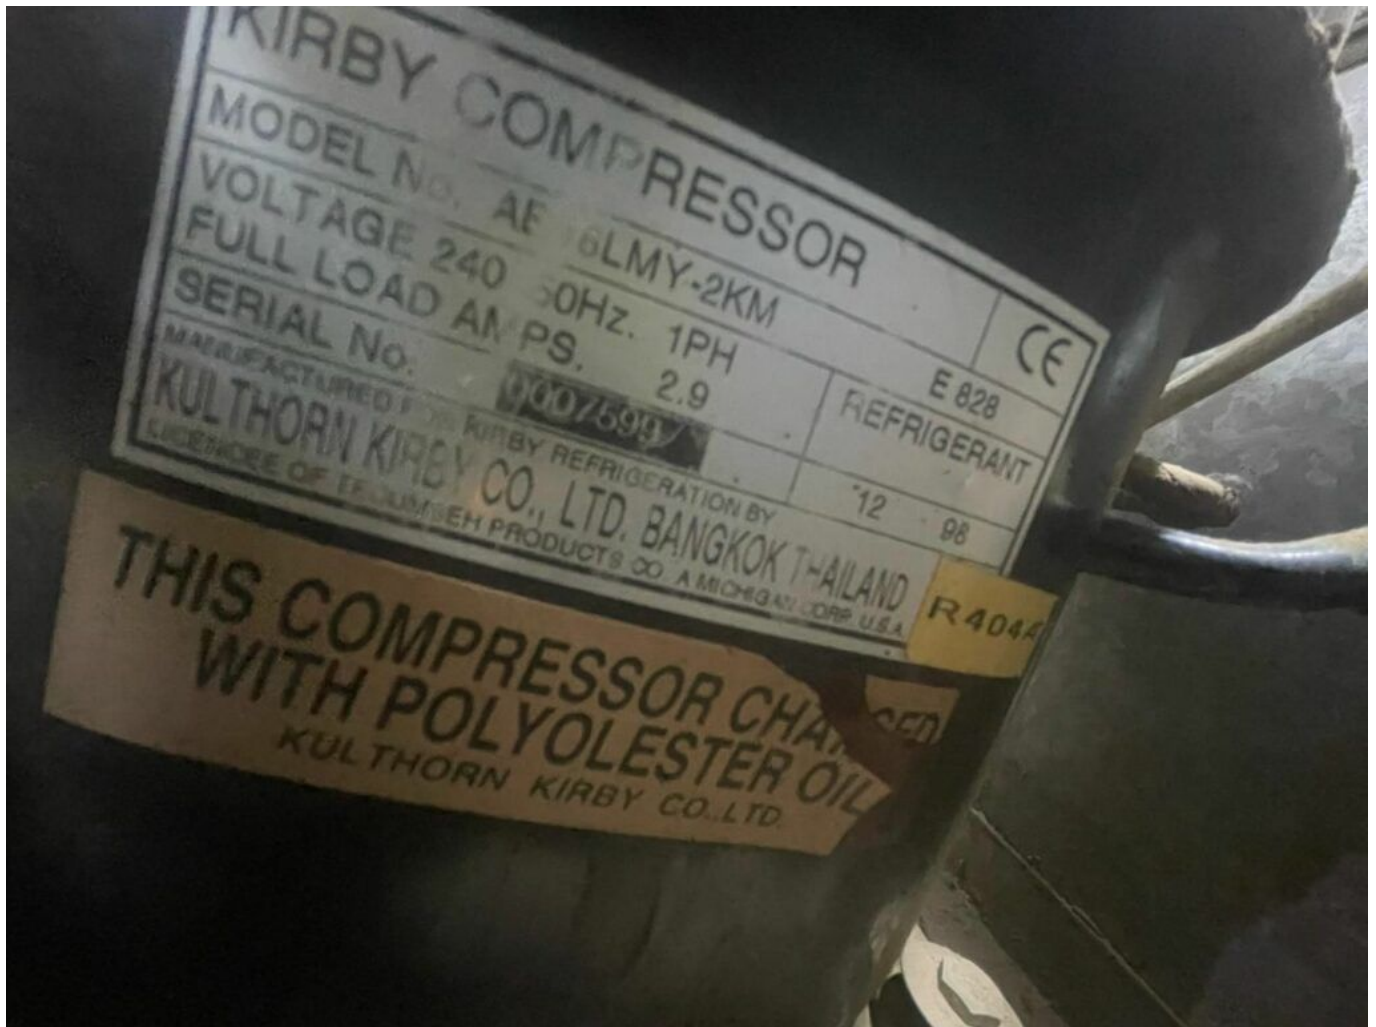

Private Medias Copyright Mbsm.tn

Pdf File, Mbsm.pro, compressor, AE16LMY,3/8 hp, R134a, HBP, 17.4 cc, 5/8 hp, R404, LBP, 14.5 cc.

[**Pdf File, Mbsm.pro, Copressor, GMCC, PZ120H1Y, 1/3 hp, 210 w, lbp, r600a**](#)

Category: Files

written by Mbsm.tn | 30 March 2025